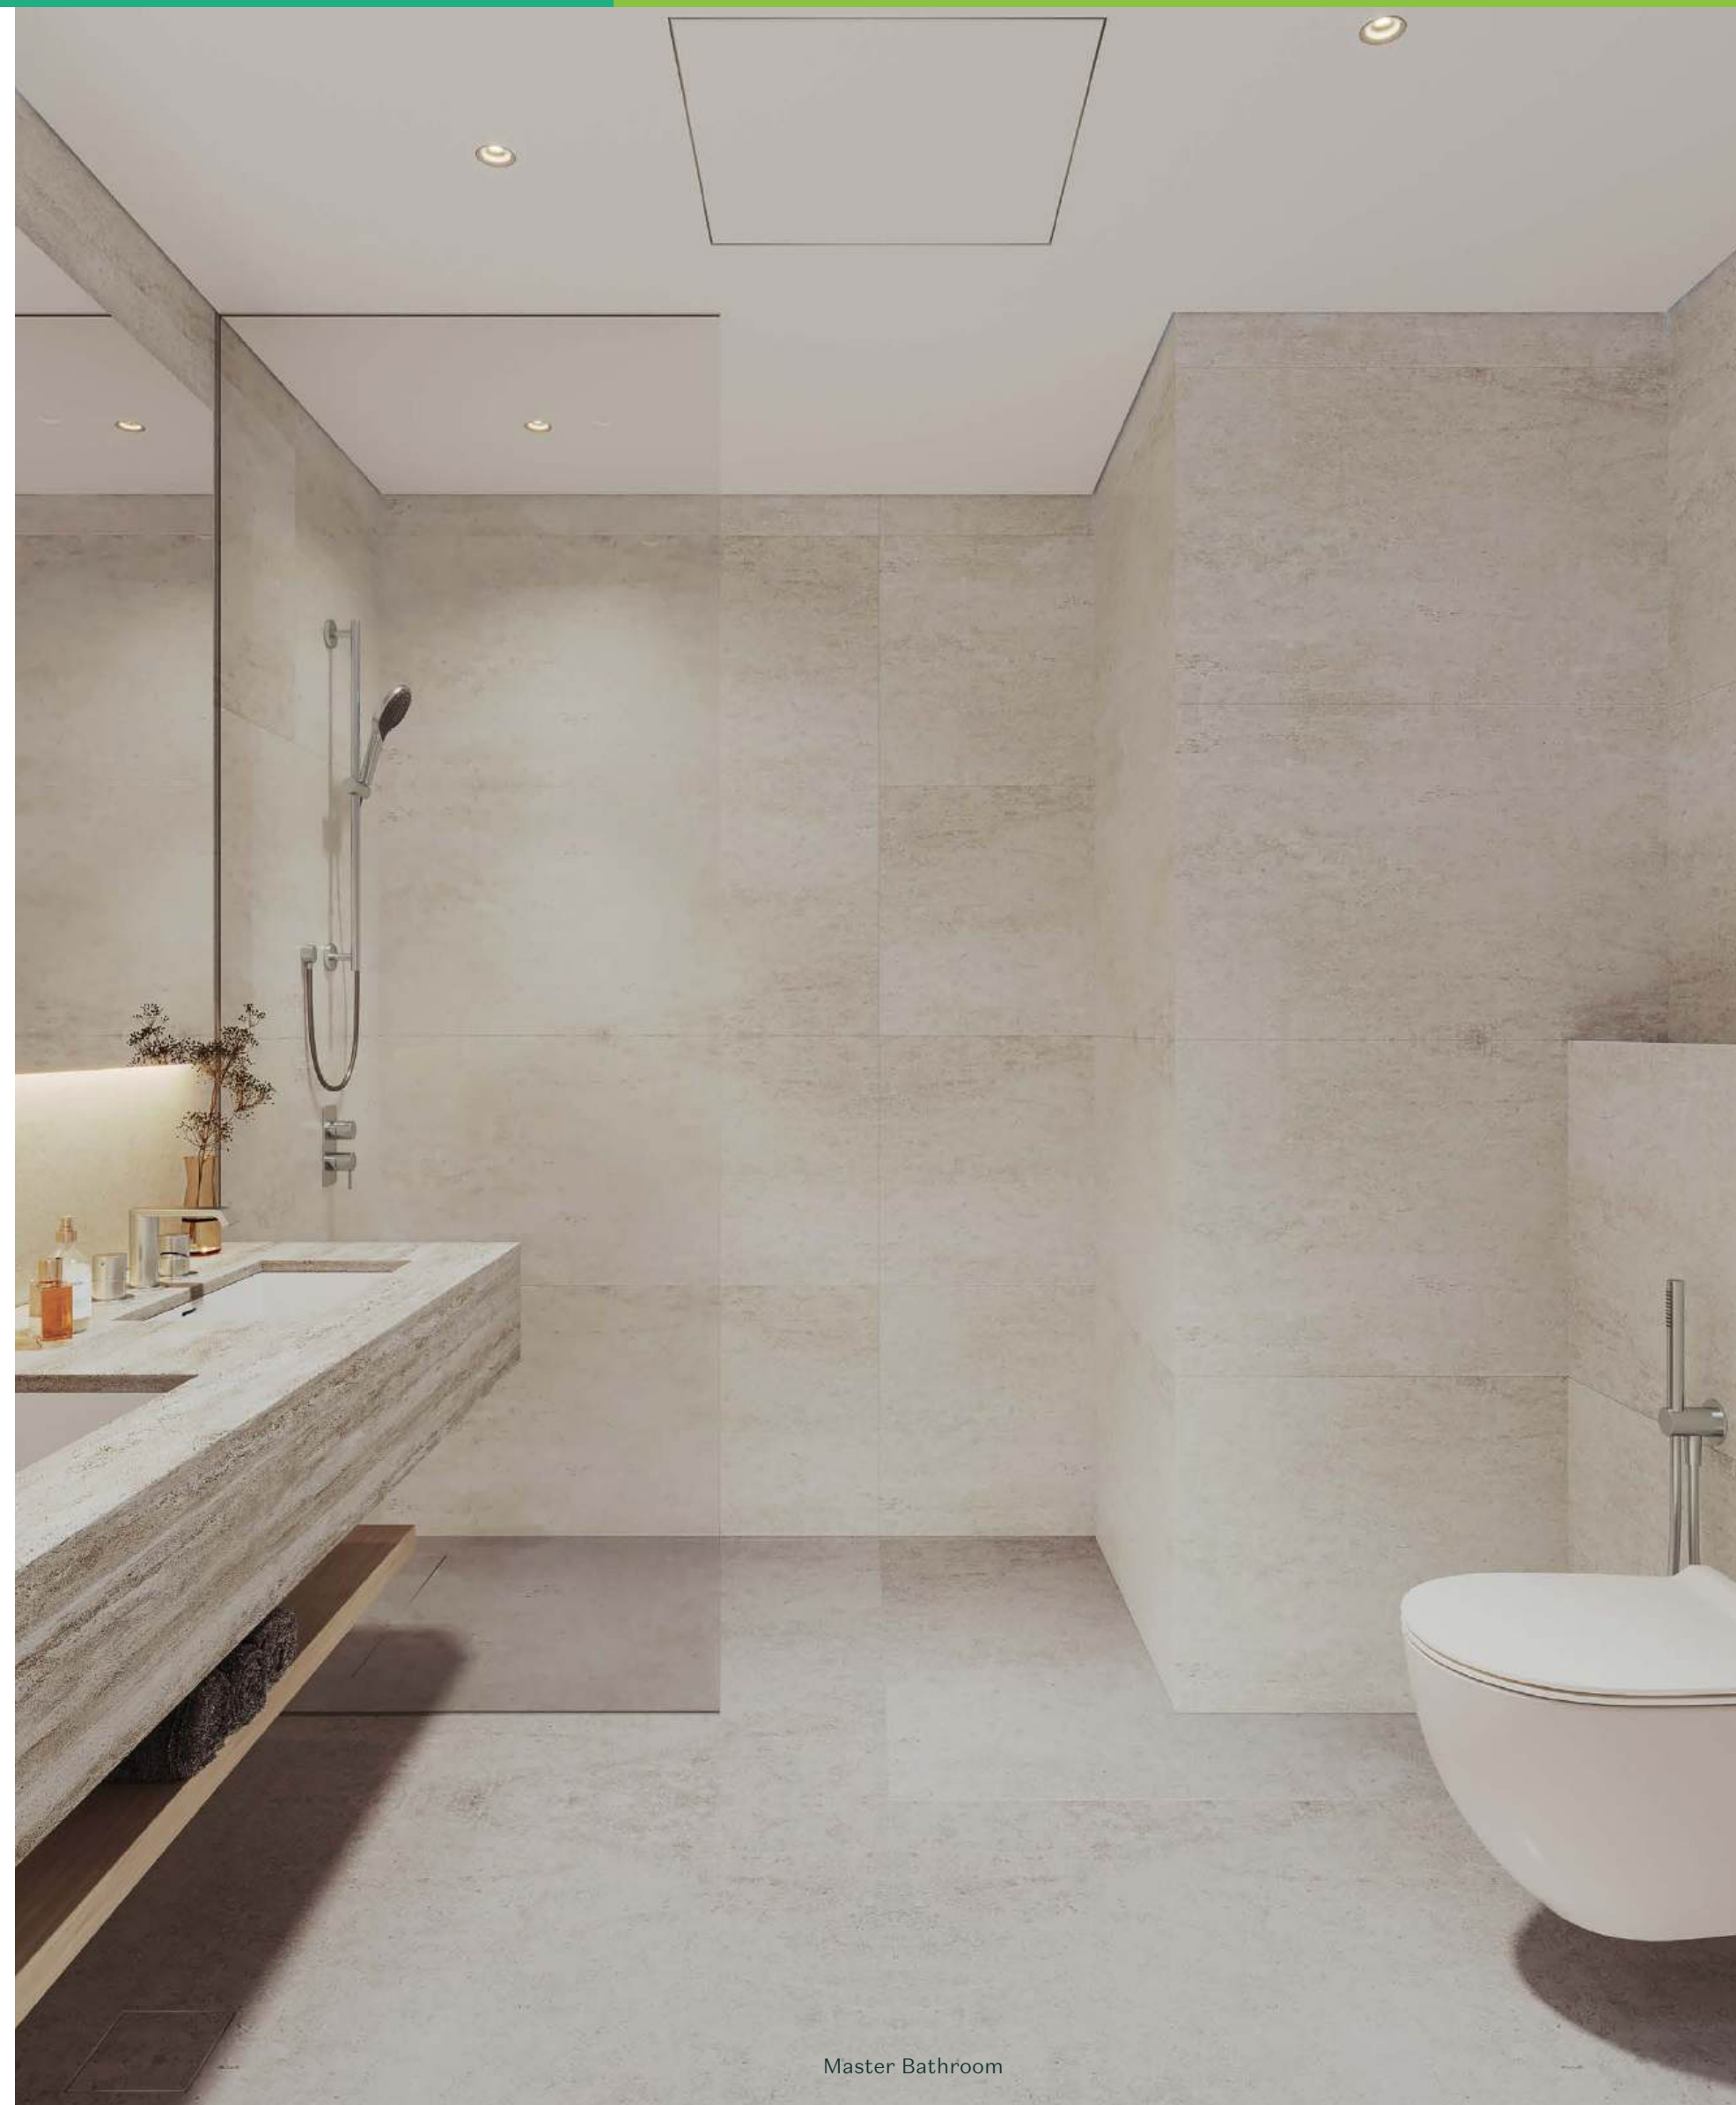

PREMIUM FIXTURES  
AND FINISHES

PRIVATE  
TERRACES

**DUBRICKS**  
POSSIBILITIES ARE LIMITLESS

The home is the ultimate destination.

Majestic heights: Waada's skyline masterpiece.

A modern rooftop pool area at sunset. The pool is illuminated with a bright blue light. People are swimming and socializing around the pool. In the foreground, a group of people is sitting on large, grey, curved lounge chairs, talking and drinking. The background features tall, modern apartment buildings with glass facades. The sun is setting, creating a warm, golden glow. There are trees and plants around the pool area, and several glowing lanterns are scattered throughout. The overall atmosphere is relaxed and social.

Living & Dining | Kitchen

Where skyline meets serenity

Master Bedroom

Stone, light, and space: Crafted tranquility for life's intimate pauses.

Master Bathroom