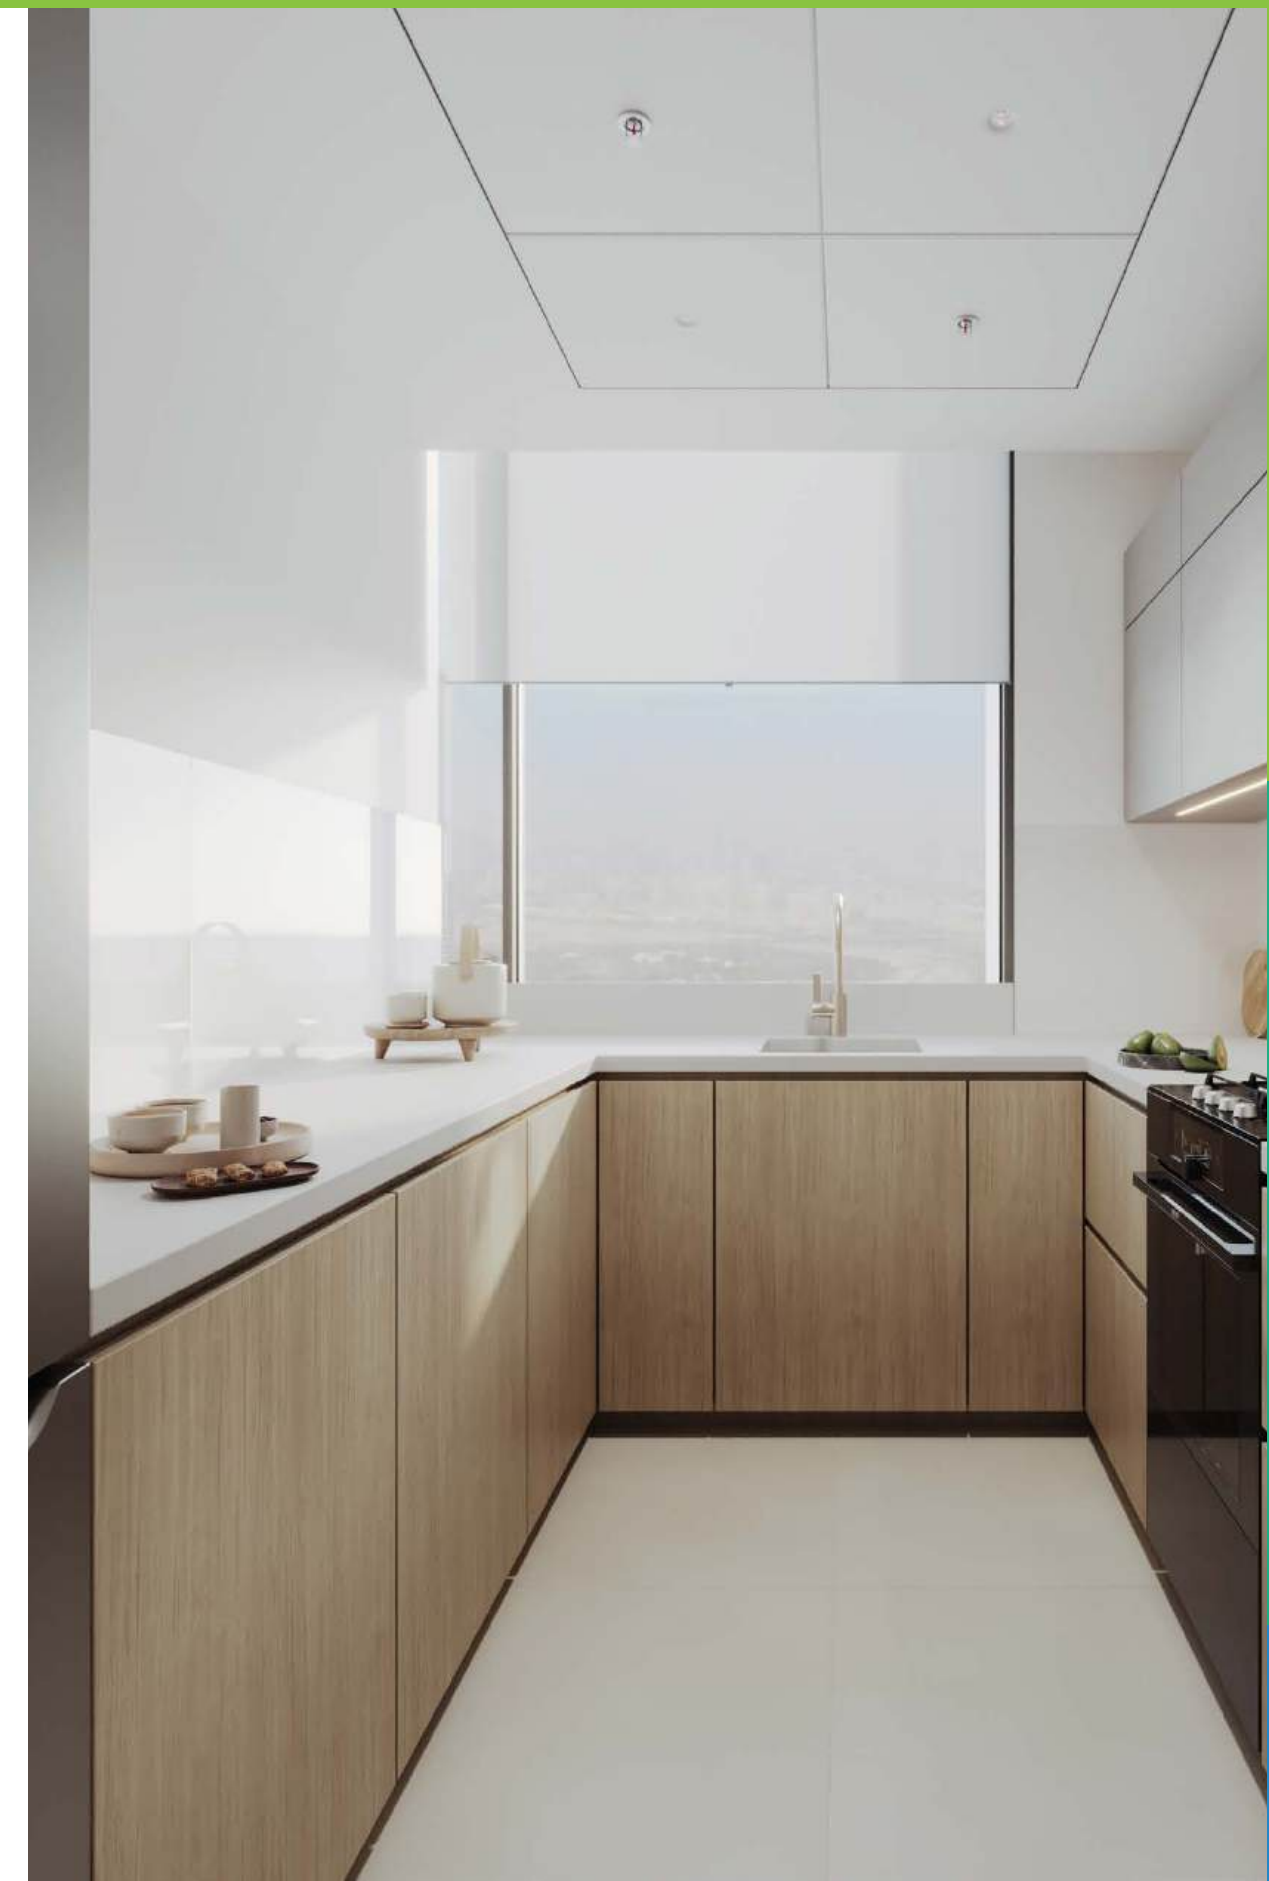

PREMIUM FIXTURES  
AND FINISHES

PRIVATE  
TERRACES

**DUBRICKS**  
POSSIBILITIES ARE LIMITLESS

The home is the ultimate destination.

Majestic heights: Waada's skyline masterpiece.

A modern rooftop pool area at sunset. The pool is illuminated with a bright blue light. People are swimming and socializing around the pool. In the foreground, a group of people is sitting on large, grey, curved lounge chairs, talking and drinking. The background features tall, modern apartment buildings with glass facades. The sun is setting, creating a warm, golden glow. There are trees and plants around the pool area, and several glowing lanterns are scattered throughout. The overall atmosphere is relaxed and social.

Sunset sanctuary:  
Where poolside conversations become memories.

Lobby

A curated sanctuary of arrival

Changing Room | Fitness Centre

An uncompromising lifestyle awaits at Altura

ALTURA at WAADA

Light-infused sanctuaries where panoramic vistas  
and thoughtful design create fluid spaces

Living & Dining | Kitchen

Where skyline meets serenity

Master Bedroom

Stone, light, and space: Crafted tranquility for life's intimate pauses.

Master Bathroom