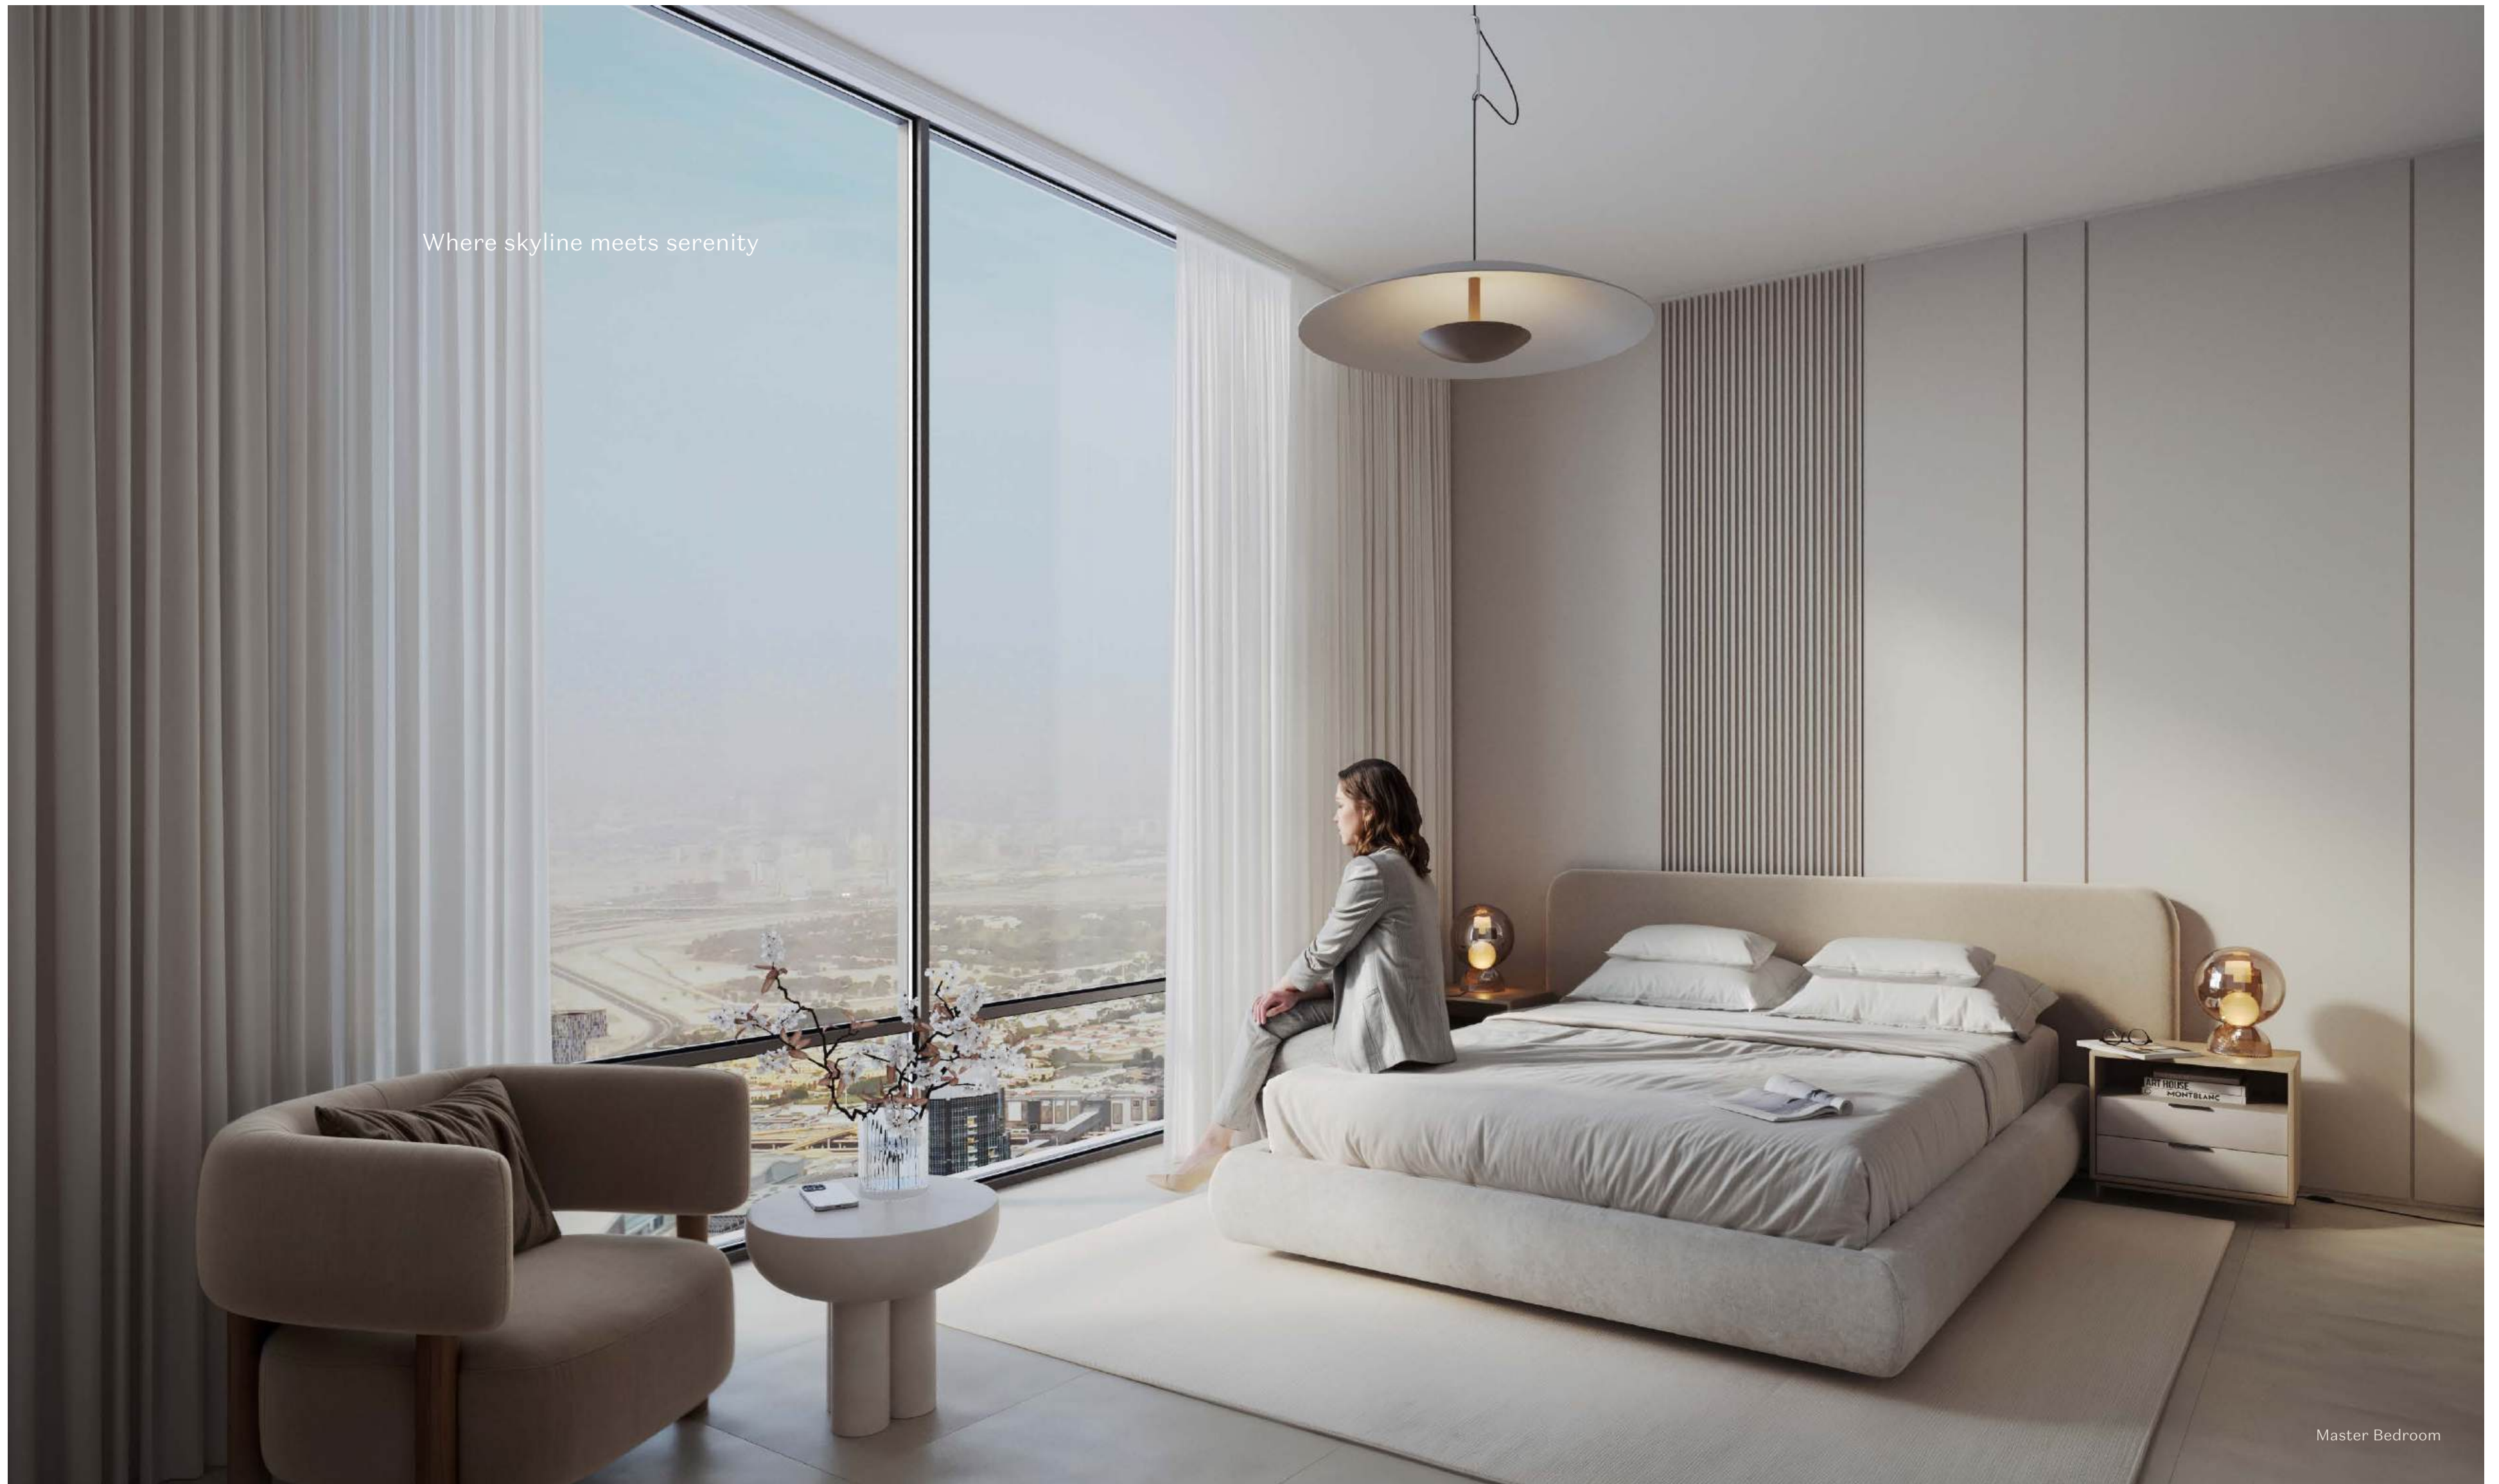

## HIGH-RISE APARTMENTS

Distinctive silhouettes defining Dubai's new standard of living. Experience everyday elegance in these architectural masterpieces of the Waada community.

PANORAMIC DUBAI  
SKYLINE VIEWS

PREMIUM FIXTURES  
AND FINISHES

PRIVATE  
TERRACES

**DUBRICKS**  
POSSIBILITIES ARE LIMITLESS

The home is the ultimate destination.

Majestic heights: Waada's skyline masterpiece.

A modern rooftop pool area at sunset. The pool is illuminated with a bright blue light. People are swimming and socializing around the pool. In the foreground, a group of people is sitting on large, grey, curved lounge chairs, talking and drinking. The background features tall, modern apartment buildings with glass facades. The sun is setting, creating a warm, golden glow. There are trees and plants around the pool area, and several glowing lanterns are scattered throughout. The overall atmosphere is relaxed and social.

Sunset sanctuary:  
Where poolside conversations become memories.

Lobby

A curated sanctuary of arrival

Changing Room | Fitness Centre

An uncompromising lifestyle awaits at Altura

ALTURA at WAADA

Light-infused sanctuaries where panoramic vistas  
and thoughtful design create fluid spaces

Living & Dining | Kitchen

Where skyline meets serenity

Master Bedroom

Stone, light, and space: Crafted tranquility for life's intimate pauses.

Master Bathroom