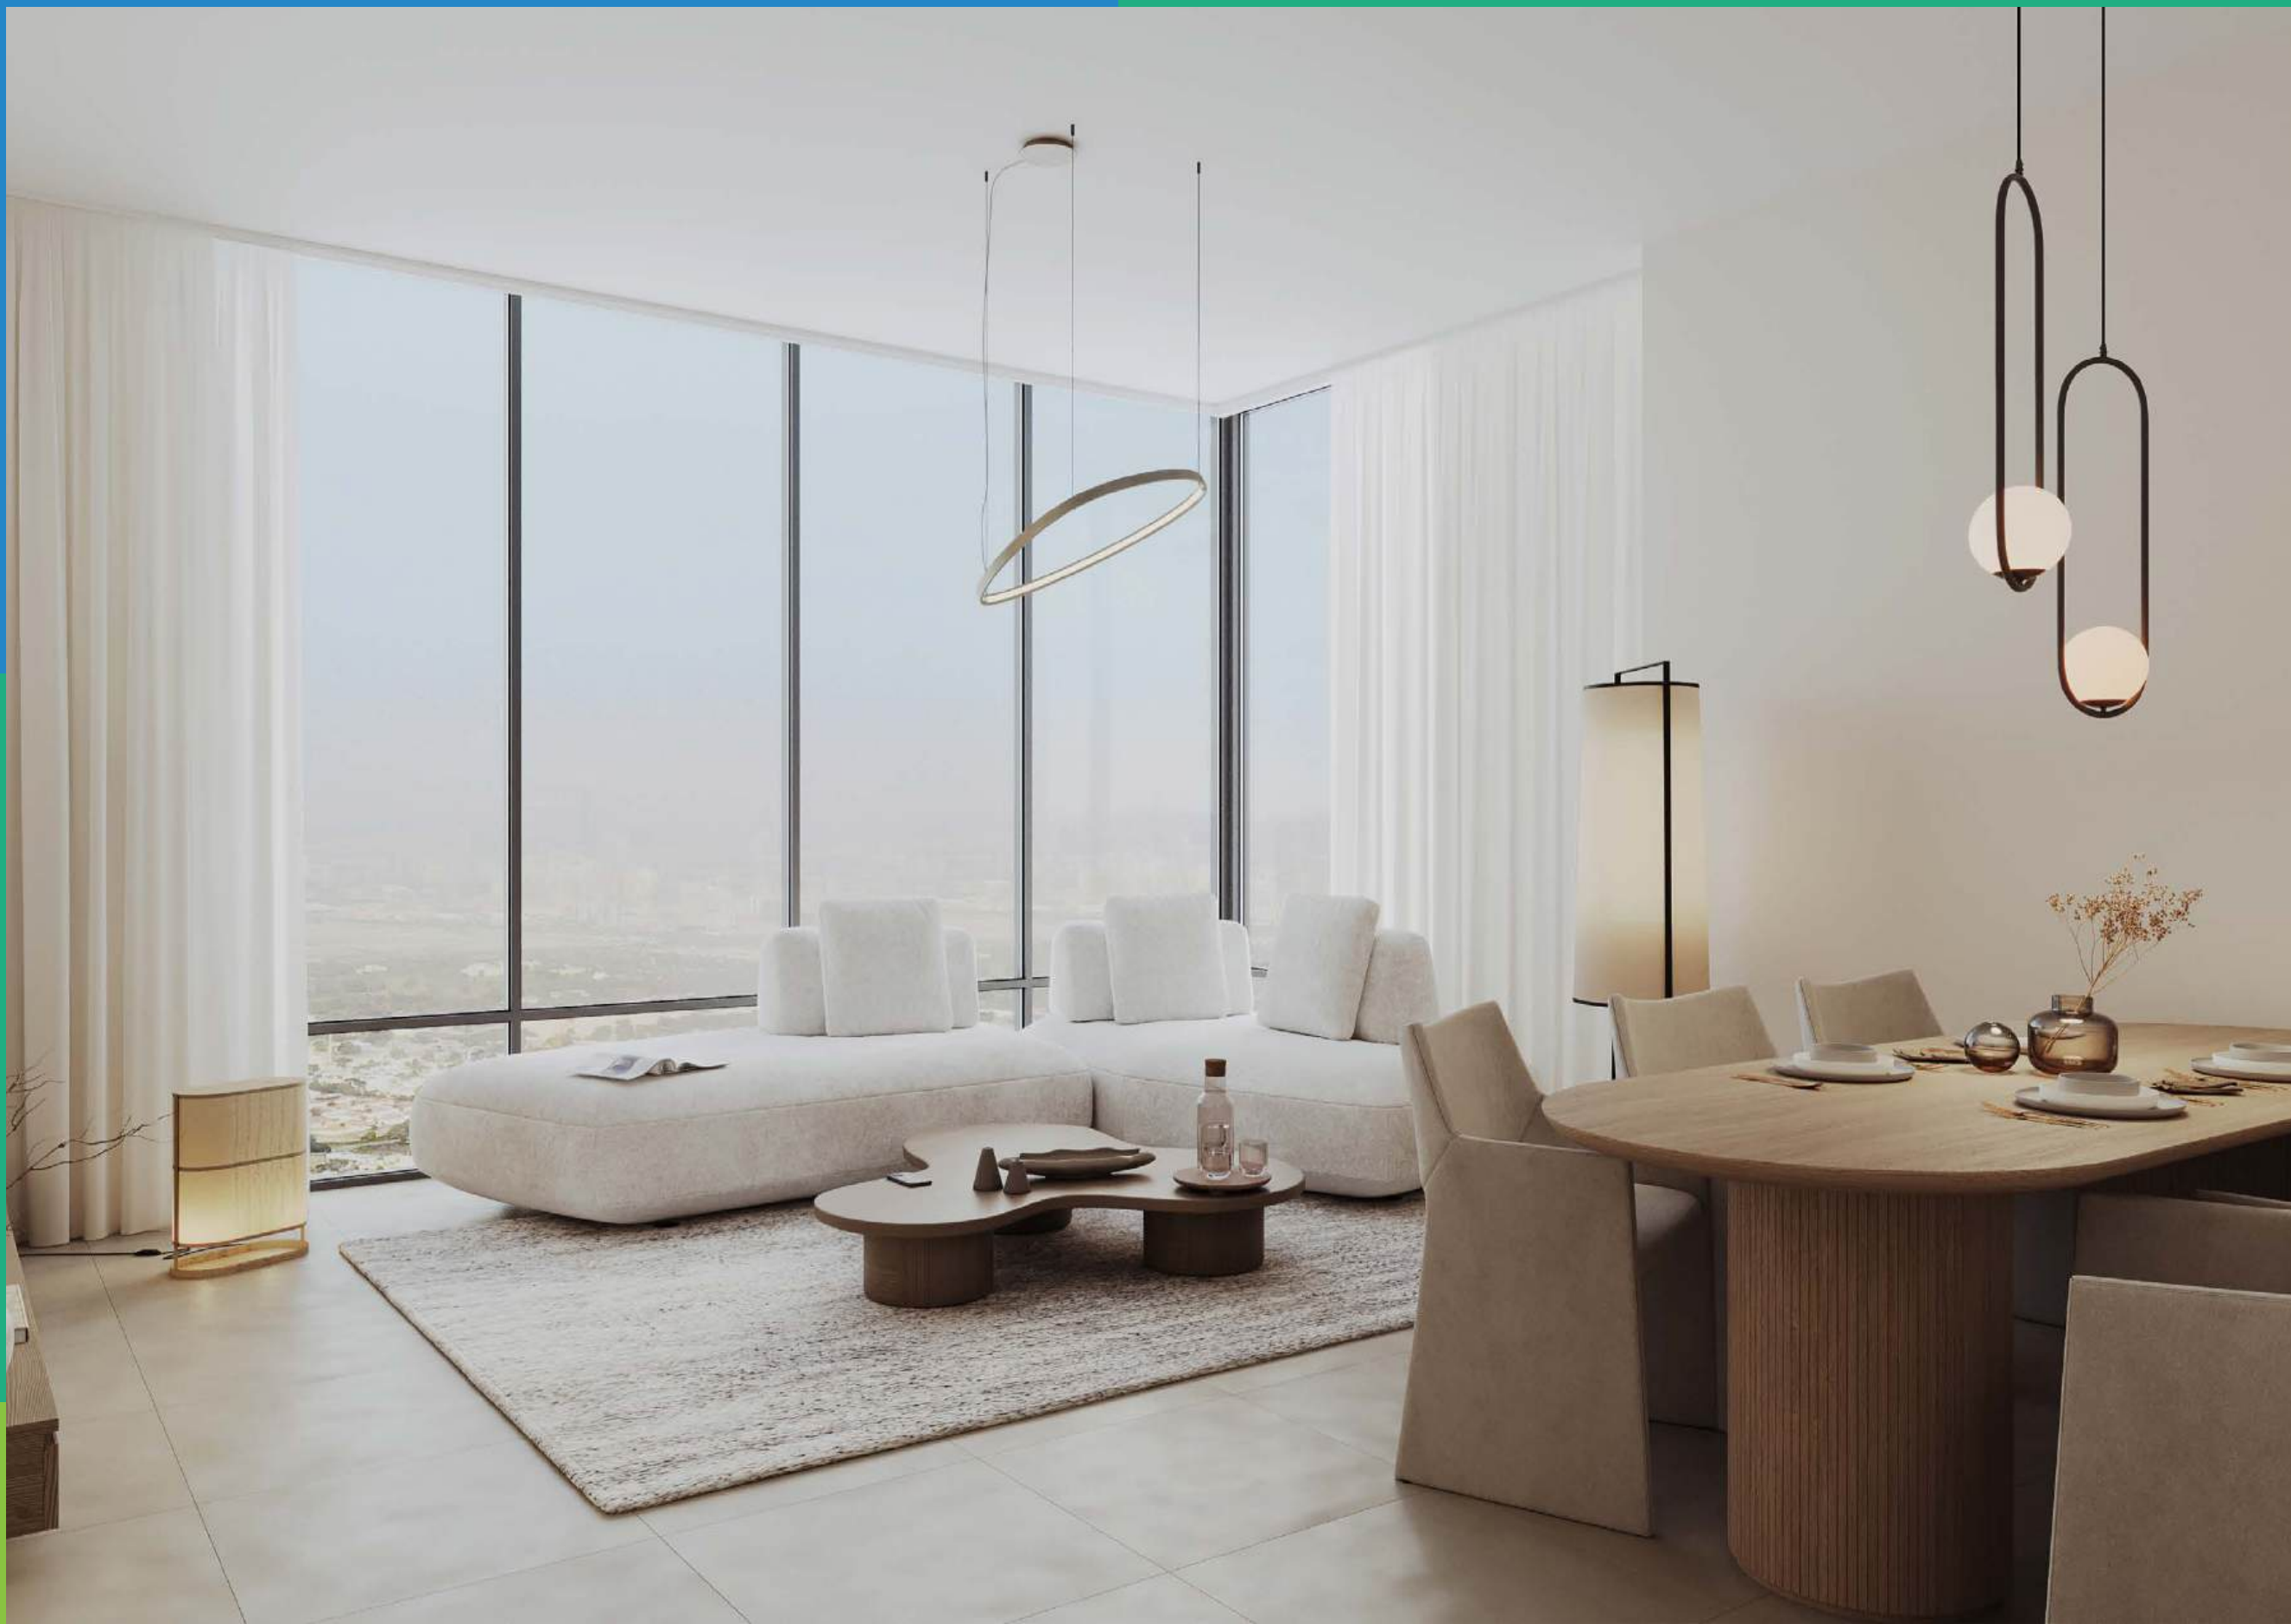

## HIGH-RISE APARTMENTS

Distinctive silhouettes defining Dubai's new standard of living. Experience everyday elegance in these architectural masterpieces of the Waada community.

PANORAMIC DUBAI  
SKYLINE VIEWS

PREMIUM FIXTURES  
AND FINISHES

PRIVATE  
TERRACES

**DUBRICKS**  
POSSIBILITIES ARE LIMITLESS

The home is the ultimate destination.

Majestic heights: Waada's skyline masterpiece.

A modern rooftop pool area at sunset. The pool is illuminated with a bright blue light. People are swimming and socializing around the pool. In the foreground, a group of people is sitting on large, grey, curved lounge chairs, talking and drinking. The background features tall, modern apartment buildings with glass facades. The sun is setting, creating a warm, golden glow. There are trees and plants around the pool area, and several glowing lanterns are scattered throughout. The overall atmosphere is relaxed and social.

Sunset sanctuary:  
Where poolside conversations become memories.

Lobby

A curated sanctuary of arrival

Changing Room | Fitness Centre

An uncompromising lifestyle awaits at Altura

ALTURA at WAADA

Light-infused sanctuaries where panoramic vistas  
and thoughtful design create fluid spaces

Living & Dining | Kitchen

Where skyline meets serenity

Master Bedroom

Stone, light, and space: Crafted tranquility for life's intimate pauses.

Master Bathroom